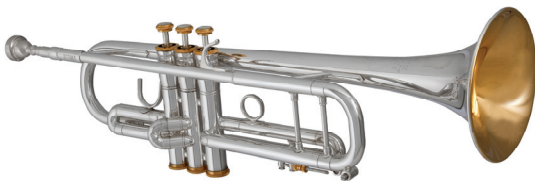

Clifford Brown, Red Rodney, Louis Armstrong...

They all played Blessing horns - *how about you?*

The BTR-ML1 trumpet by Blessing is a direct descendant of the famous Blessing Super Artist model. Those Blessing instruments were played by such world renowned artists as Clifford Brown, Red Rodney, and Louis Armstrong. Blessing makes today's ML1 much the same way as it made the Super Artist models - most important, with the same bell and the same hand hammered craftsmanship.

**Buy an ML1 Blessing trumpet from any U.S. dealer
between April 1 and June 30 and get your \$75 rebate.**

Any model - lacquer, silver plate, or with gold trim!

There are three simple steps to get your rebate: